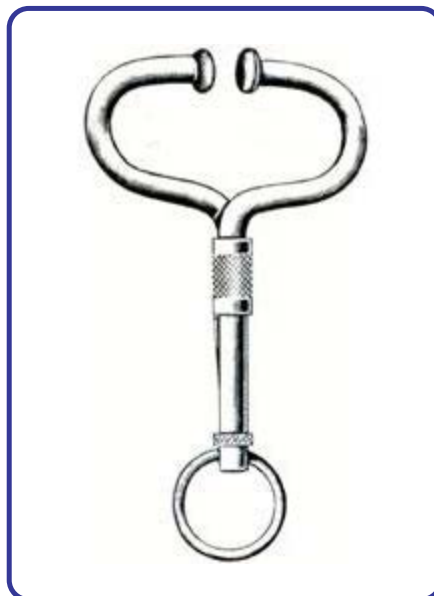

Made for one-person use, the Ring-O-Matic Hog Catcher has a smooth, sanitary cable on the steel

Hog Holder
Depra-vet-2902

Hog Holder features 3/16" galvanized aircraft cable, durable high-strength tubing made of nickel-p 37"

Hog Holder
Depra-vet-2903

Hog Holder features 3/16" galvanized aircraft cable, durable high-strength tubing made of nickel-p 16"

VETERINARY INSTRUMENTS

Restraining Equipments

Strub
Depra-vet-3001
Restraining Equipment
30 cm, 113/4

Nose Ring
Depra-vet-3002
2" inside diameter, with safety screw
30 cm, 113/4

Mouth Gag
Depra-vet-3003
Restraining Equipment
10 1/2 cm, 4 1/8, 15 cm, 6

Restraining Equipment
Depra-vet-3004
Restraining Equipment
23/4